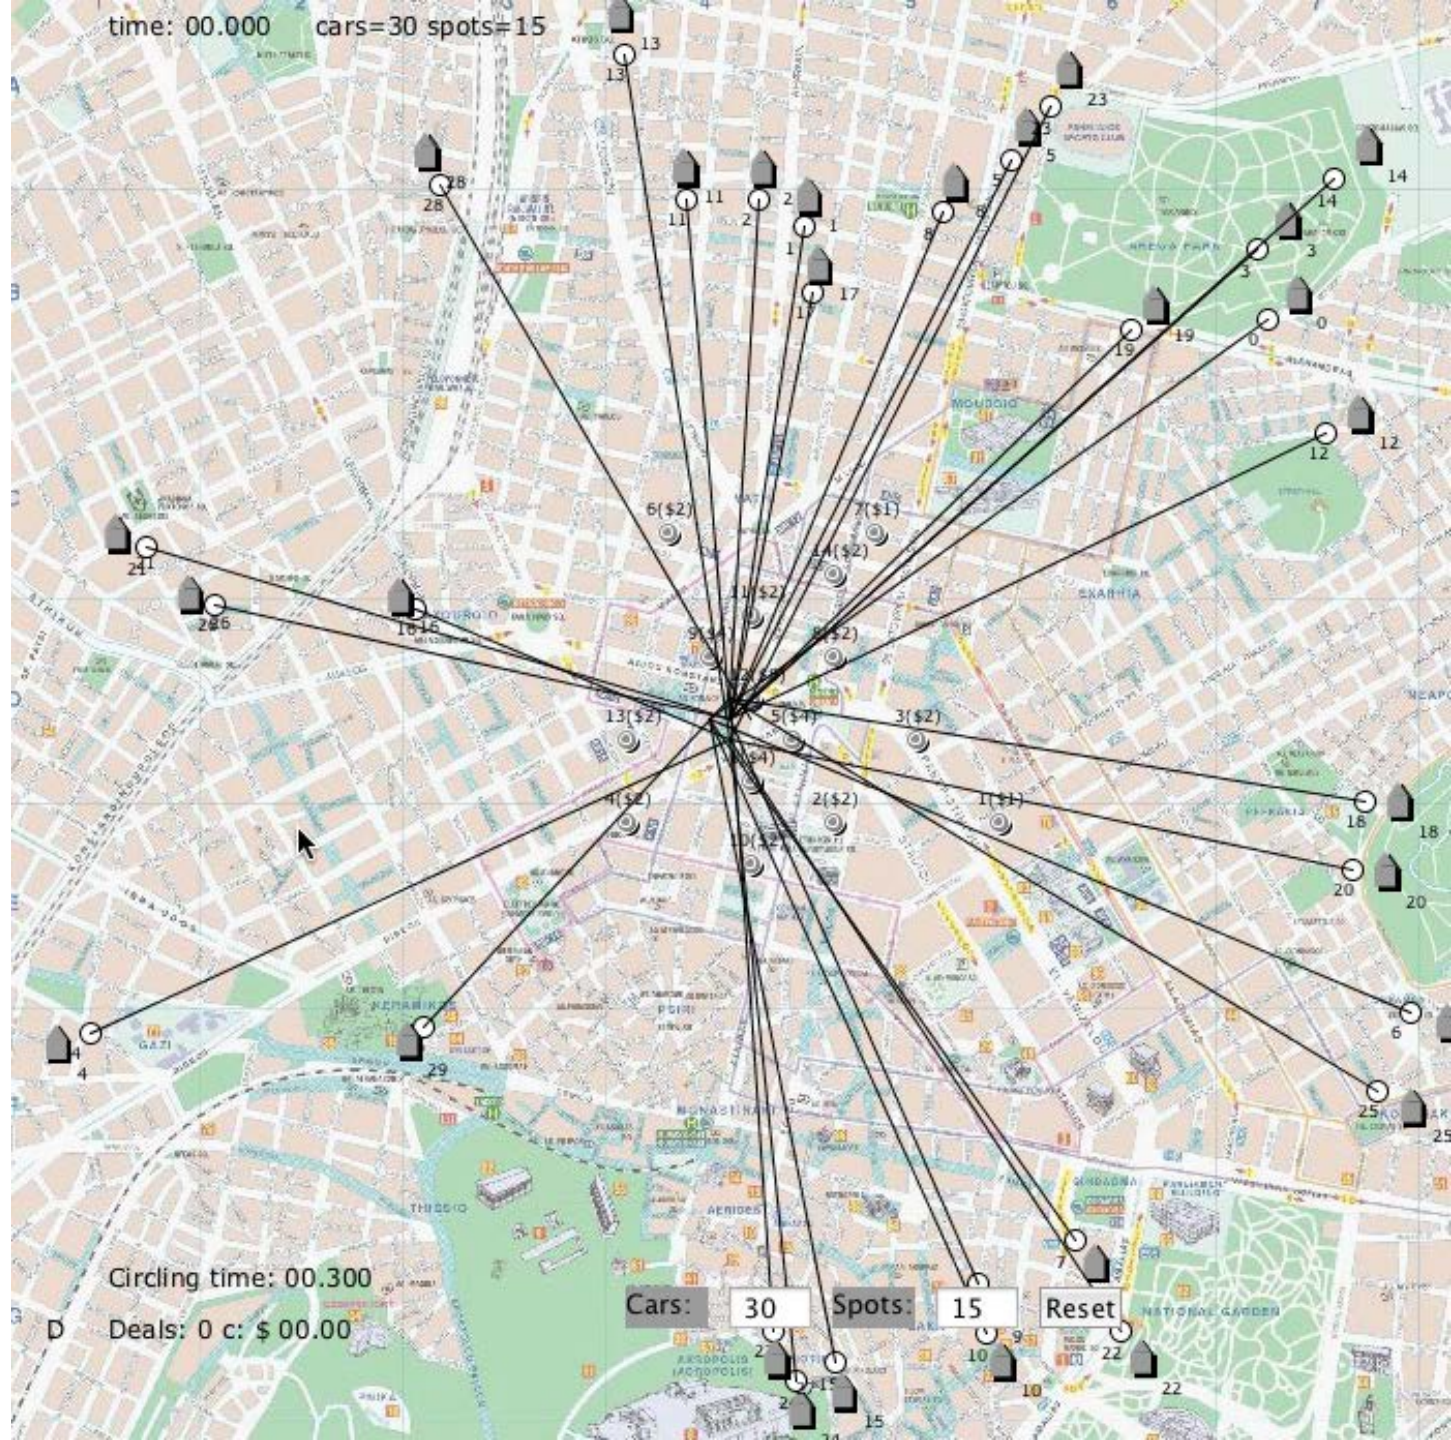

ROCK
& ROLL
WALL
OF FAME
ANNEX NYC

ANNEX
NYC

drive

STEEL
FOR GREAT
WORK & SALE
TO LACK OF CHANGE

curve

curve

UGG

JACK & JONES

ORGANIC PARKING

time: 00.000 cars=30 spots=15

Circling time: 00.300

Deals: 0 c: \$ 00.00

Cars: 30

Spots: 15

Reset

time: 00.000 cars=30 spots=15

Circling time: 00.300

DO Deals: 0 c: \$ 00.00

Cars: 30 Spots: 15 Reset

OP Operations

Kostas Terzidis, PhD

Organic Parking, Inc.
CEO

288 Norfolk Street 5th Floor
Cambridge MA 02139

kostas@OrganicParking.com
www.OrganicParking.com
(617) 354 6363