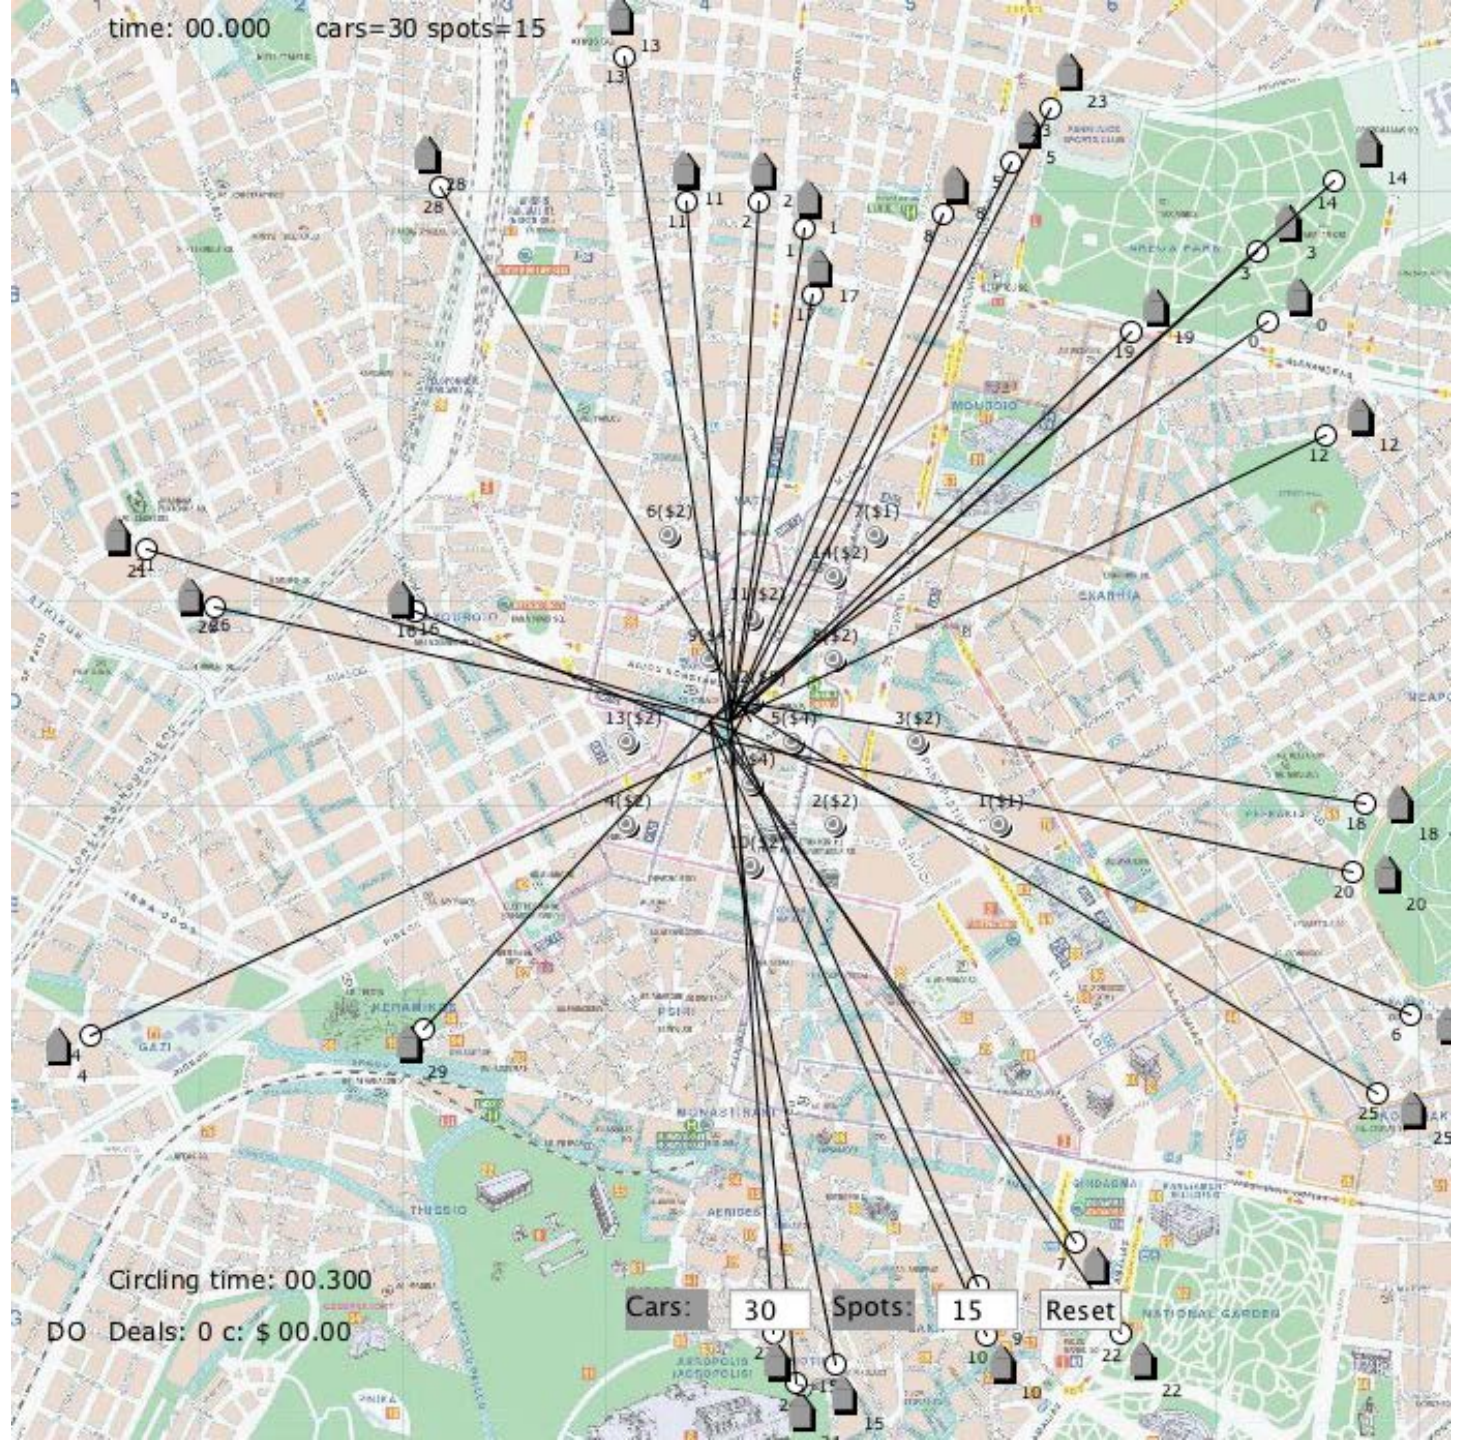

ROCK
& ROLL
WALL
OF FAME
ANNEX NYC

ANNEX
NYC

drive

STEEL
FOR GREAT
WORK & SALE
TO LACK OF CHANGE

curve

curve

UGG

JACK & JONES

ORGANIC PARKING

time: 00.000 cars=30 spots=15

Circling time: 00.300

Deals: 0 c: \$ 00.00

Cars: 30

Spots: 15

Reset

time: 00.000 cars=30 spots=15

Circling time: 00.300

DO Deals: 0 c: \$ 00.00

Cars: 30 Spots: 15 Reset

OP Operations

Kostas Terzidis, PhD

Organic Parking, Inc.
CEO

288 Norfolk Street 5th Floor
Cambridge MA 02139

kostas@OrganicParking.com
www.OrganicParking.com
(617) 354 6363